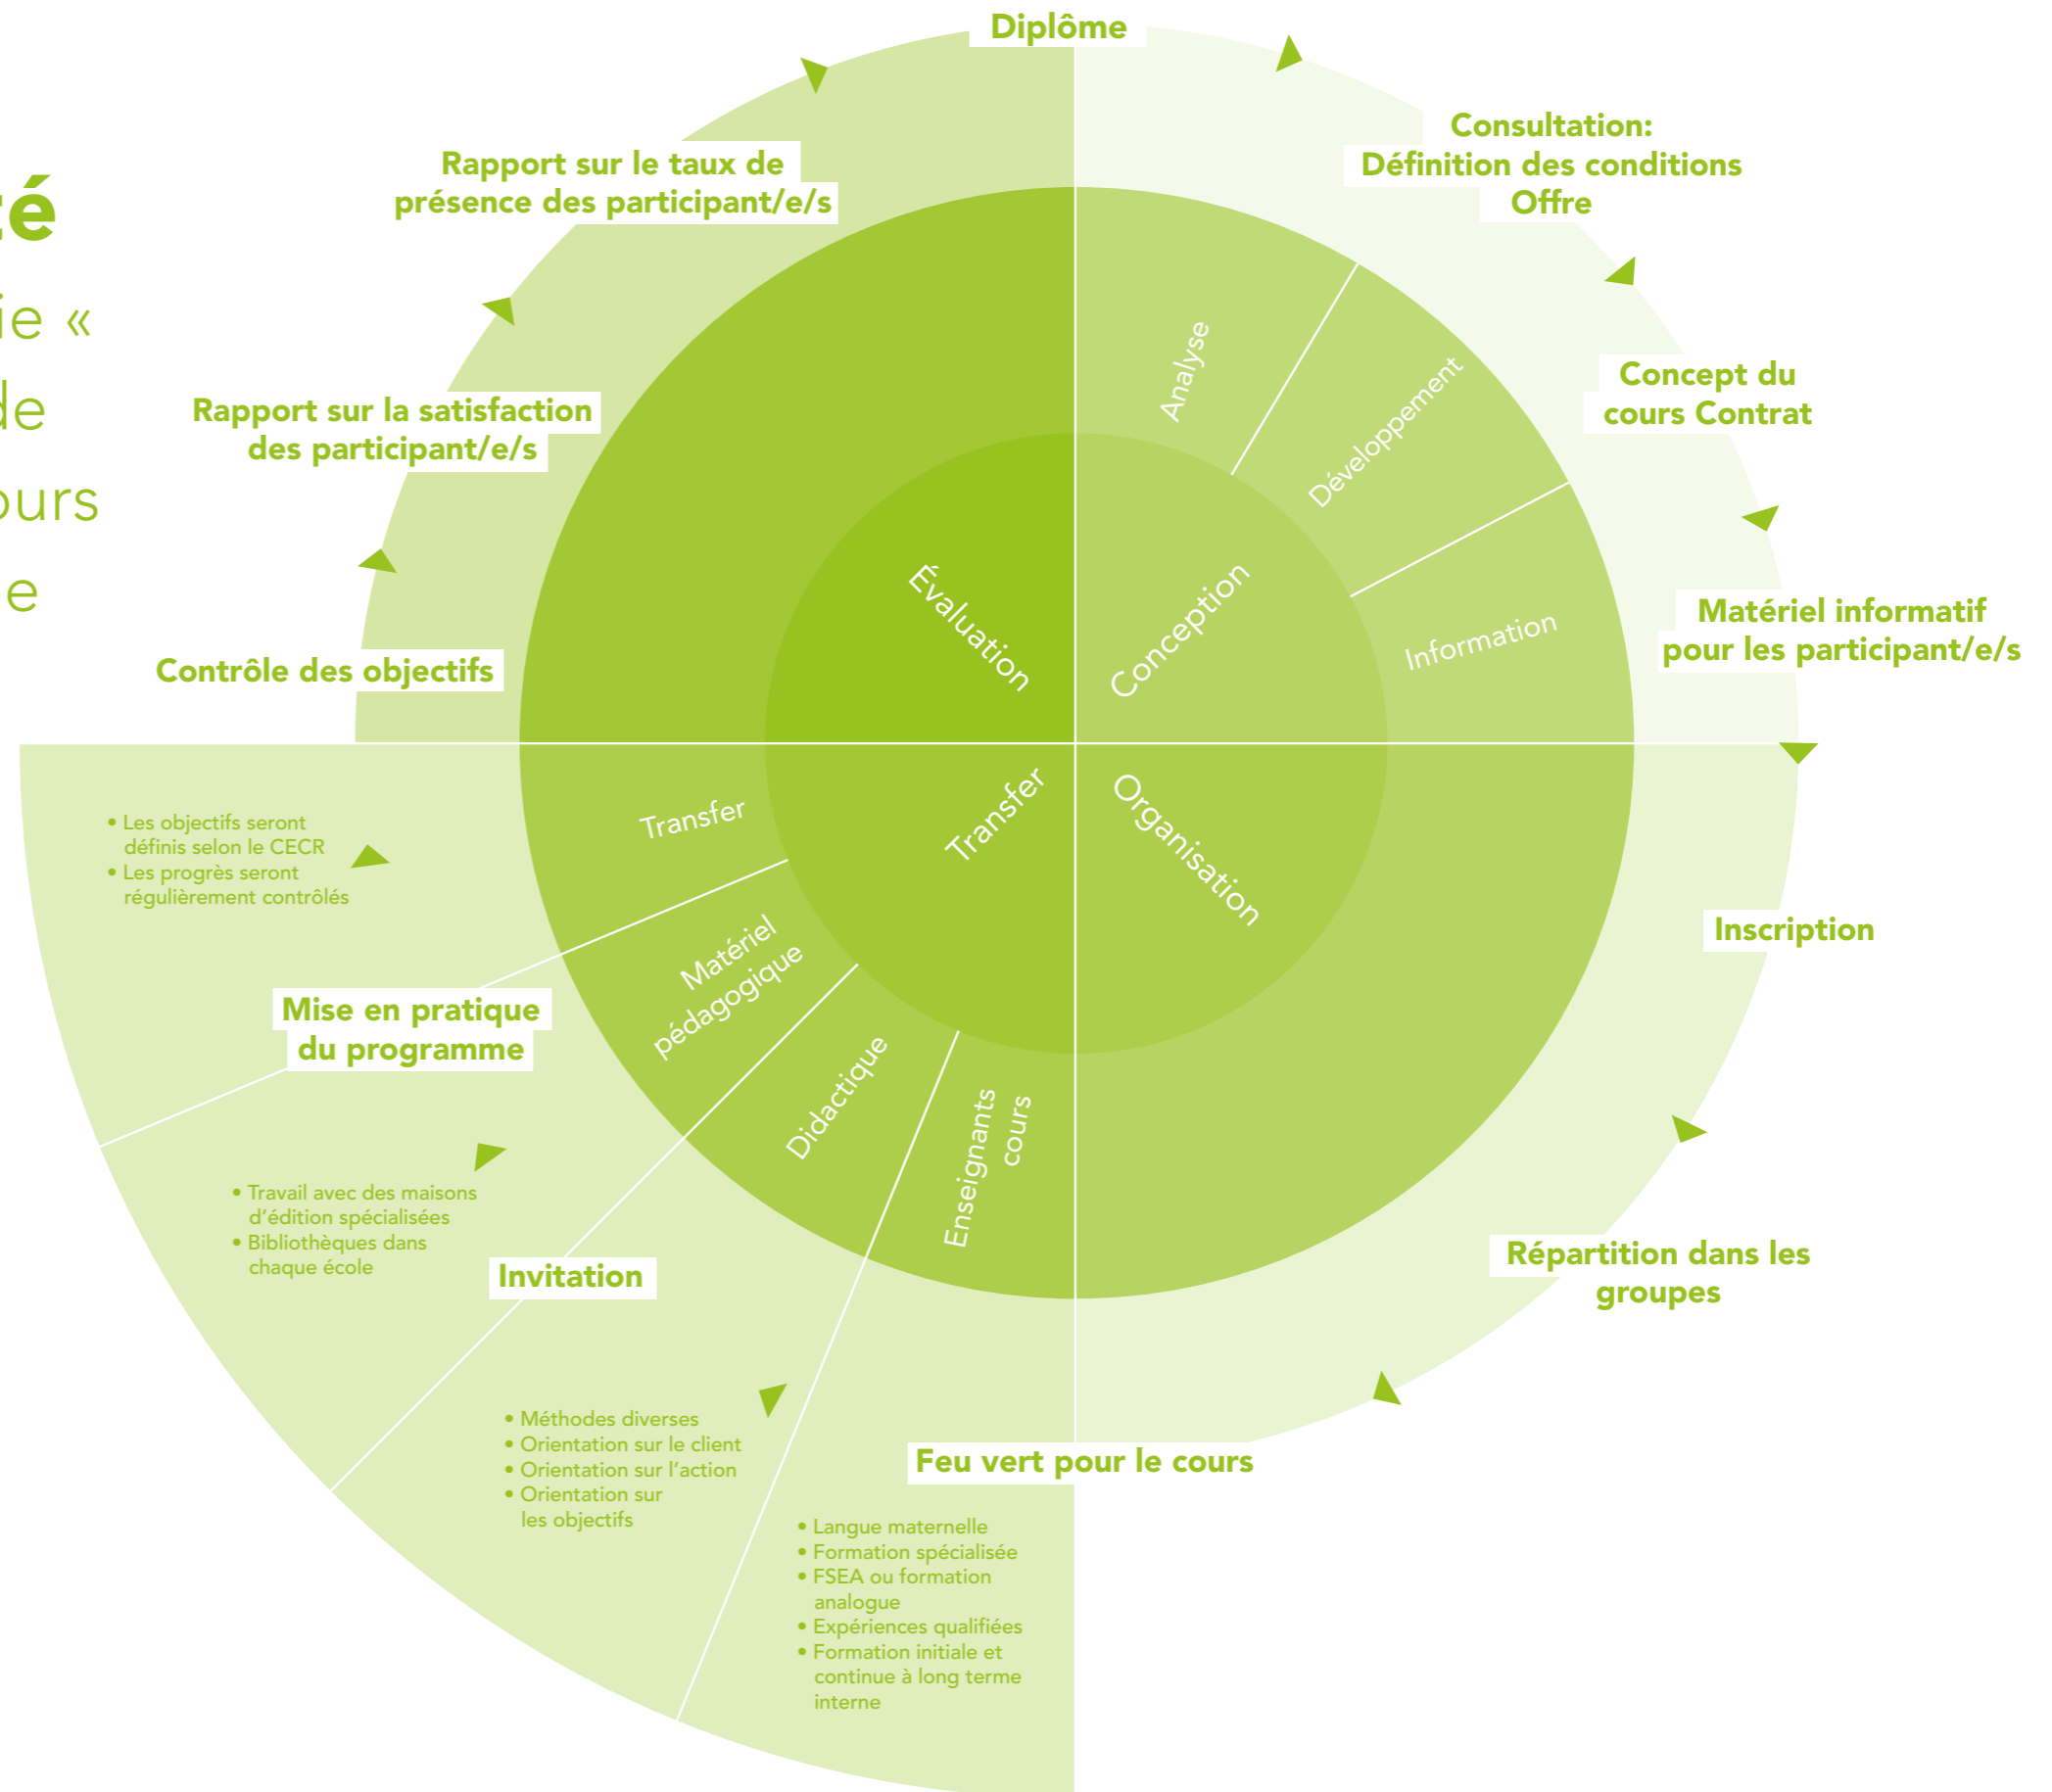

Boucle de qualité

Pour nous, qualité signifie « satisfaction du client », de chaque participant au cours comme de la direction de l'entreprise.

Voici notre conception de la qualité :